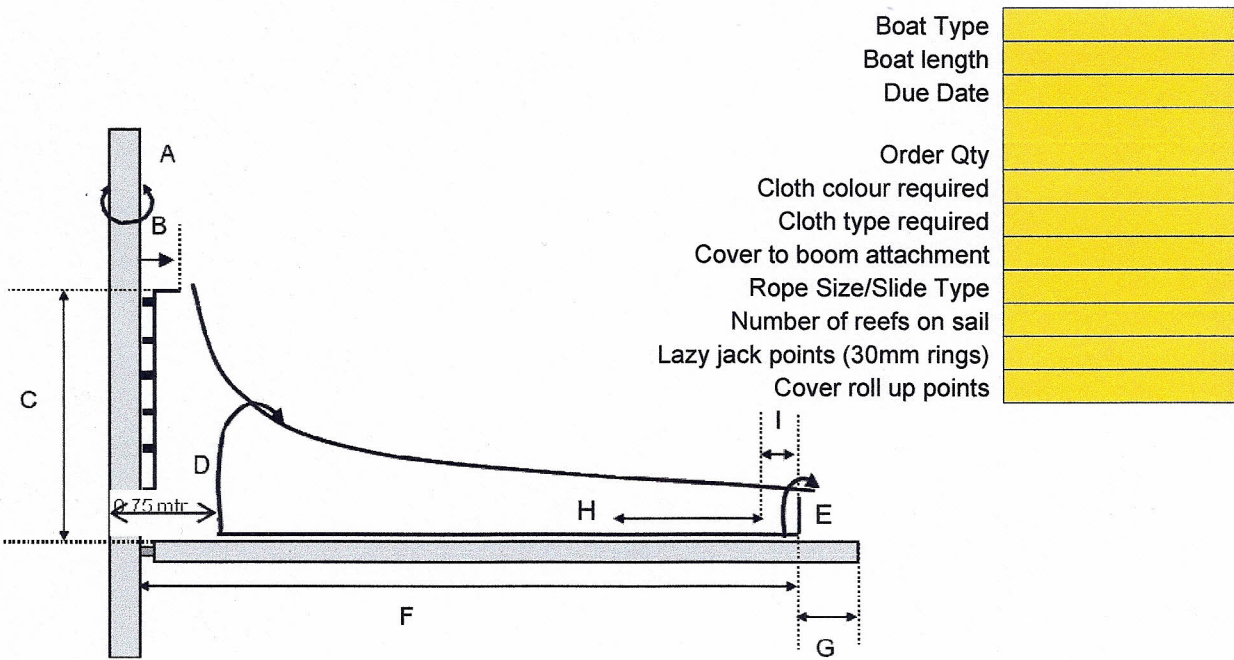

Armada Sails

Stackpack Cover Measurement and Order Form

Boat Type	
Boat length	
Due Date	
Order Qty	
Cloth colour required	
Cloth type required	
Cover to boom attachment	
Rope Size/Slide Type	
Number of reefs on sail	
Lazy jack points (30mm rings)	
Cover roll up points	

Point	Description	Length mm
A	Circumference of mast	
B	Aft face of mast to back edge of sail at headboard	
C	Stack height of sail from top of boom to top of headboard	
D	circumference of sail from top edge of boom (Taken 0.5mtr aft of mast)	
E	Aft circumference of sail from top edge of boom	
F	Distance from aft face of mast to clew point of sail	
G	Distance from clew of sail to end of boom	
H	Slit length for reefs	
I	Distance from point clew point to first reef point on boom	
	Stop distance from clew end for foot rope/tape/first slide	
	Stop distance from tack end for foot rope/tape/first slide	

default:150mm
default:0mm

Notes: